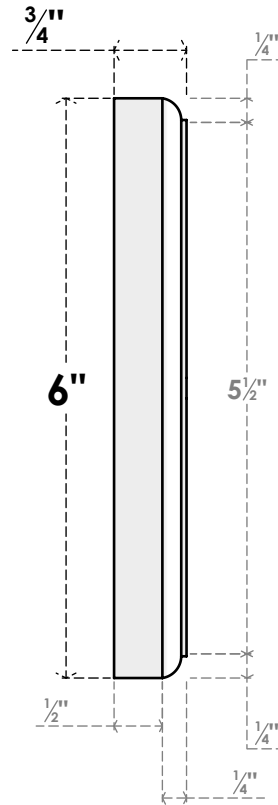

# ROSP060X060X075SDG14

6"W X 6"H X 3/4"P STANDARD SEDGWICK SPIRAL ROSETTE WITH ROUNDED EDGE, ARCHITECTURAL GRADE PVC

**FRONT**

**SIDE**

EKENA MILLWORK  
2300 WEST MAIN ST.  
CLARKSVILLE, TX 75426  
TOLL FREE: 866-607-0453  
WWW.EKENAMILLWORK.COM

**NOTES**

1. INSTALLATION TO BE COMPLETED IN ACCORDANCE WITH MANUFACTURER'S SPECIFICATIONS.
2. DRAWING MAY NOT BE TO SCALE
3. THIS DRAWING IS INTENDED FOR DESIGN AND PLANNING PURPOSES ONLY.
4. ALL INFORMATION CONTAINED HEREIN WAS CURRENT AT THE TIME OF DEVELOPMENT BUT MUST BE REVIEWED AND APPROVED BY THE PRODUCT MANUFACTURER TO BE CONSIDERED ACCURATE.
5. ARCHITECTURAL GRADE PVC PRODUCTS ARE MADE FROM EXPANDED CELLULAR PVC AND COME NATURALLY WHITE BUT MAY BE PAINTED