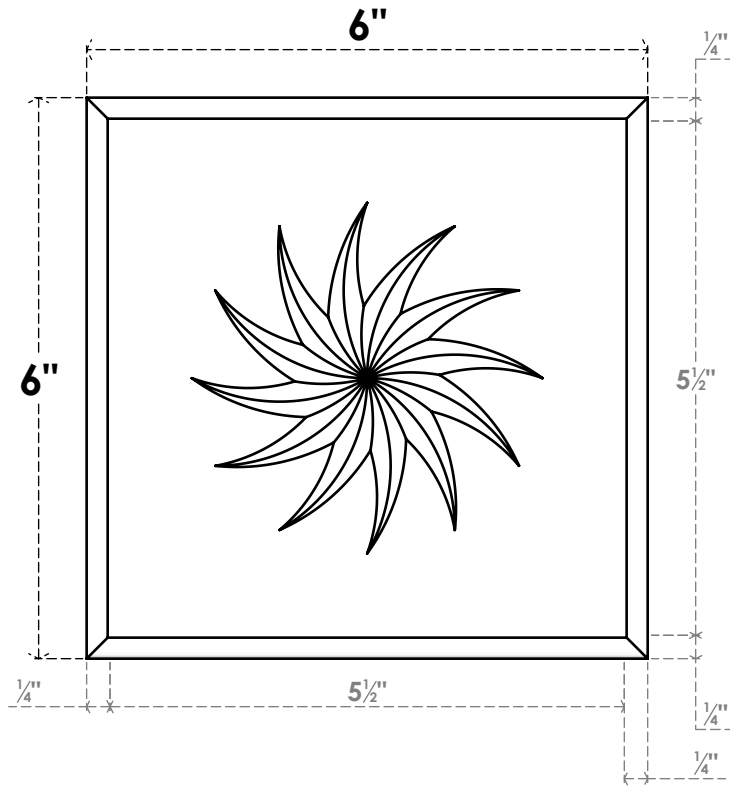

# ROSP060X060X075SDG14

6"W X 6"H X 3/4"P STANDARD SEDGWICK SPIRAL ROSETTE WITH ROUNDED EDGE, ARCHITECTURAL GRADE PVC

**FRONT**

**SIDE**

EKENA MILLWORK  
2300 WEST MAIN ST.  
CLARKSVILLE, TX 75426  
TOLL FREE: 866-607-0453  
WWW.EKENAMILLWORK.COM